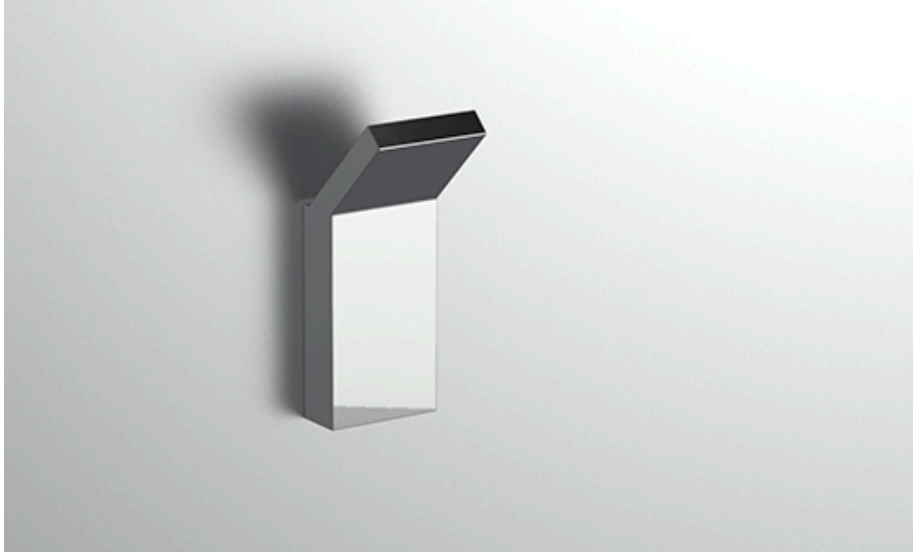

### FEATURES

- Premium 304 Grade Stainless Steel
- Solid Mount Construction
- Concealed Installation Hardware
- State of the art wall anchors included for installation on Dry wall or Tile